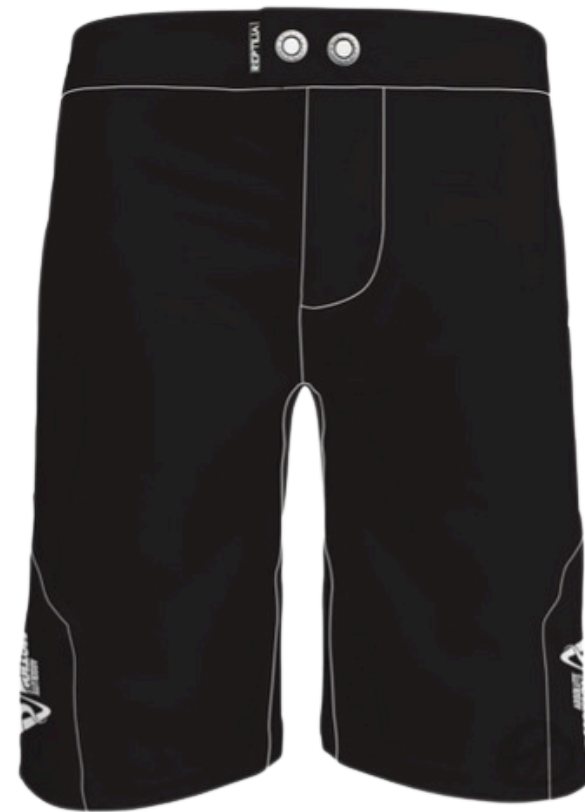

R 750

clearance sale

**Please note that this jacket is not fleece-lined and is super light, weighing less than 100g's and serves as the perfect companion for cold early morning starts.*

- Windstopper fabric
- Breathable mesh panels under the arms
- Internal self storage pocket

ENJOY
PROXISION
BIBS

R1995

ENJOY TRAIL SHORTS

~~R 1380~~

R980

Clearance sale

ENJOY ESCAPE TRI - SUIT

R 2240