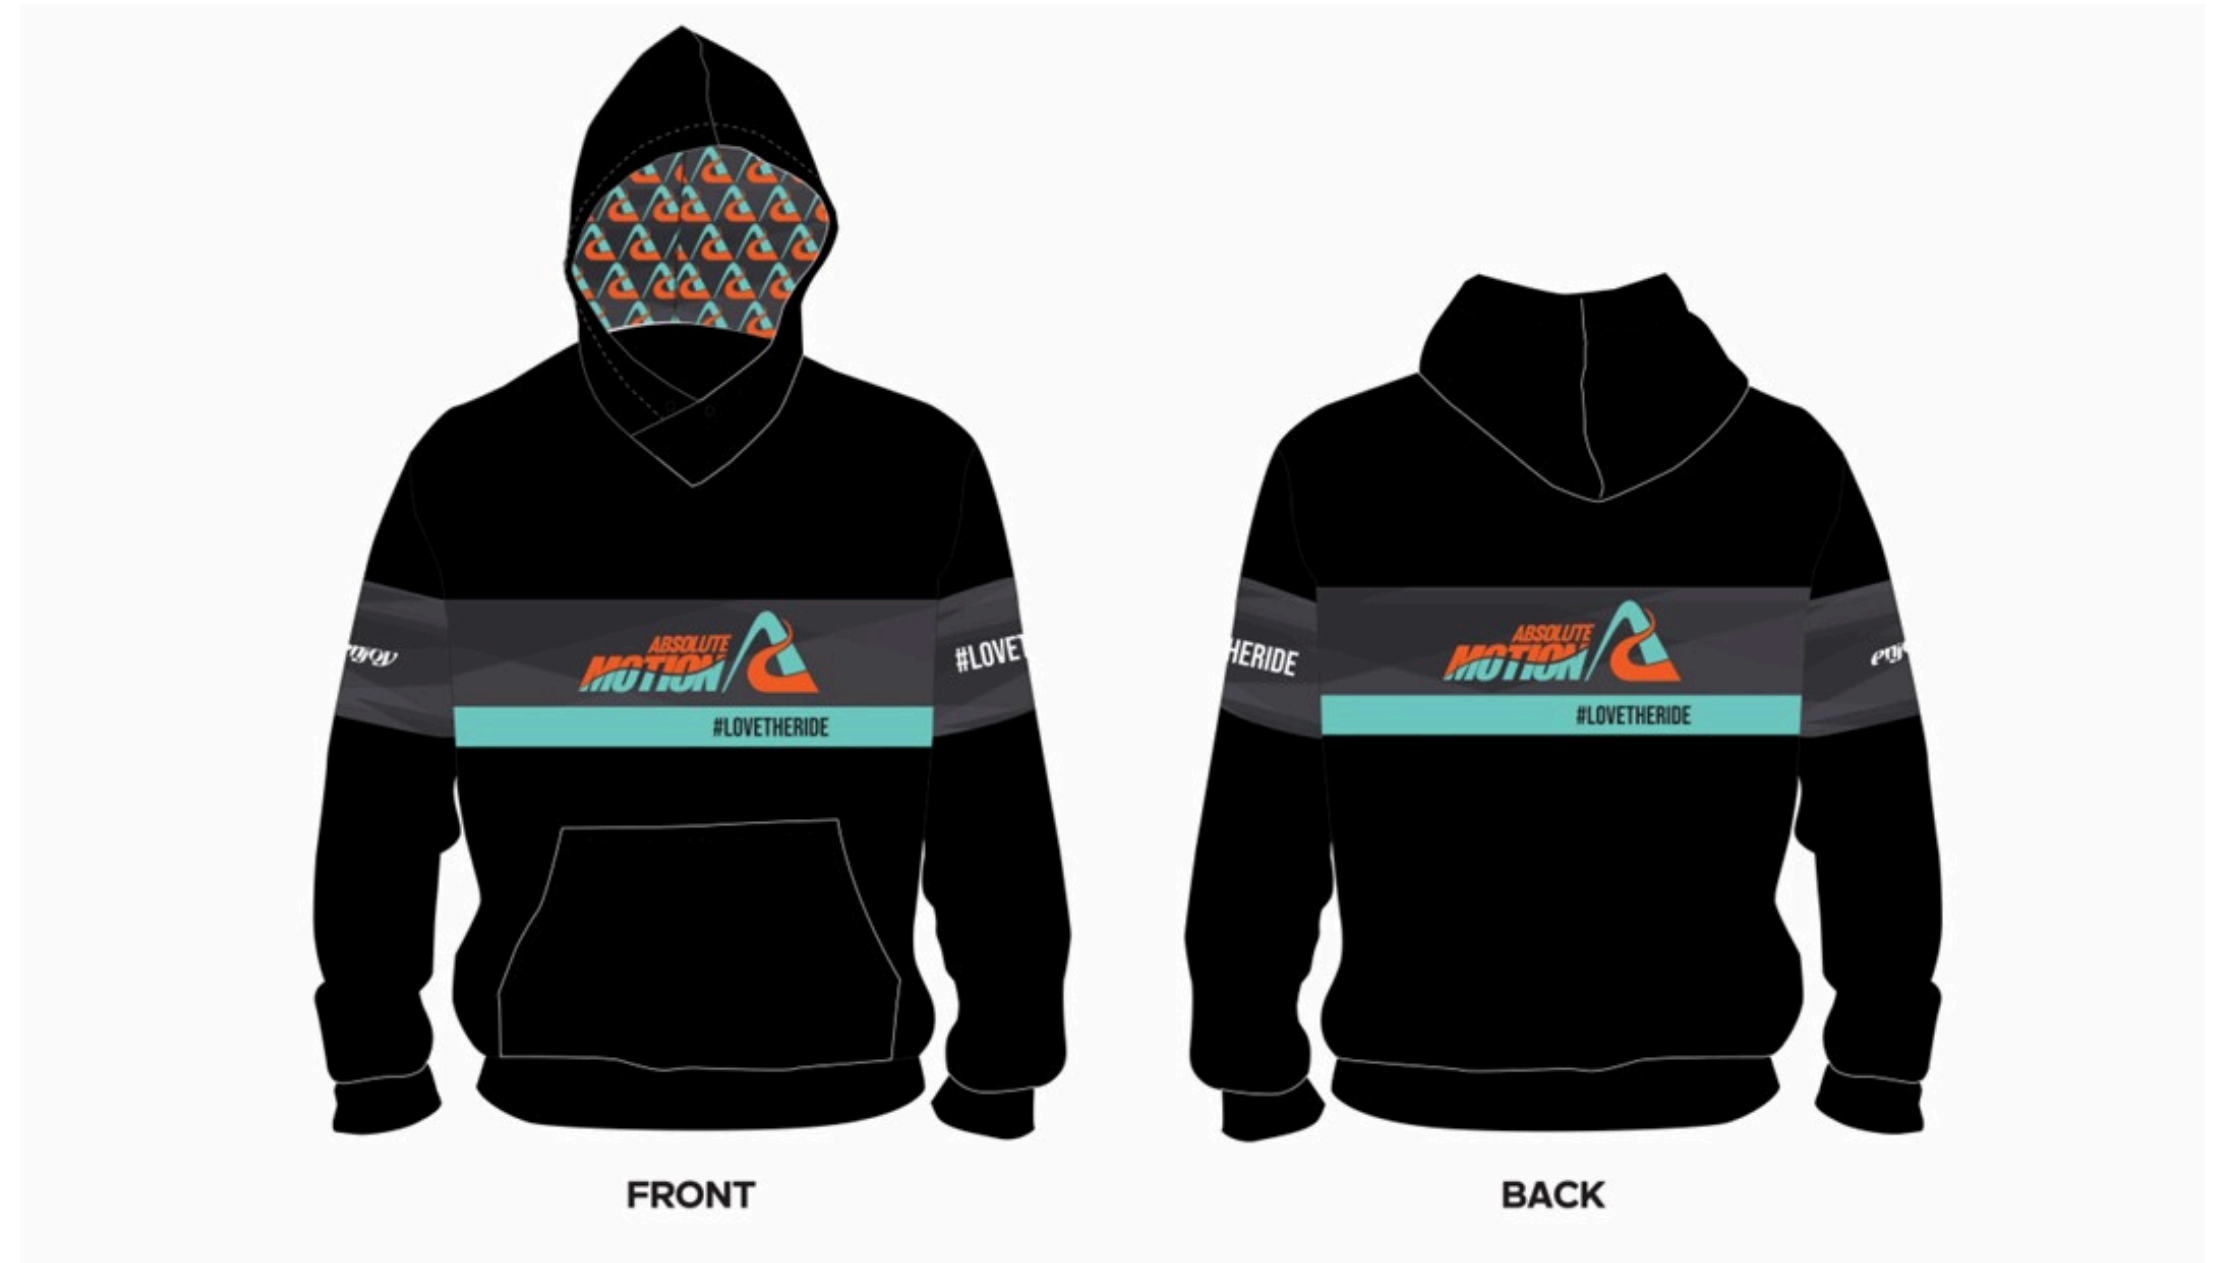

R 750

clearance sale

**Please note that this jacket is not fleece-lined and is super light, weighing less than 100g's and serves as the perfect companion for cold early morning starts.*

- Windstopper fabric
- Breathable mesh panels under the arms
- Internal self storage pocket

Pre order only

ENJOY UV SLEEVE

R 400

VERSUS ELITE SOCKS

R 220

ENJOY
ABSOLUTE
MOTION
HOODY

R 985

FOR MORE INFORMATION ON
OUR PRODUCTS
AND TO PLACE YOUR ORDER